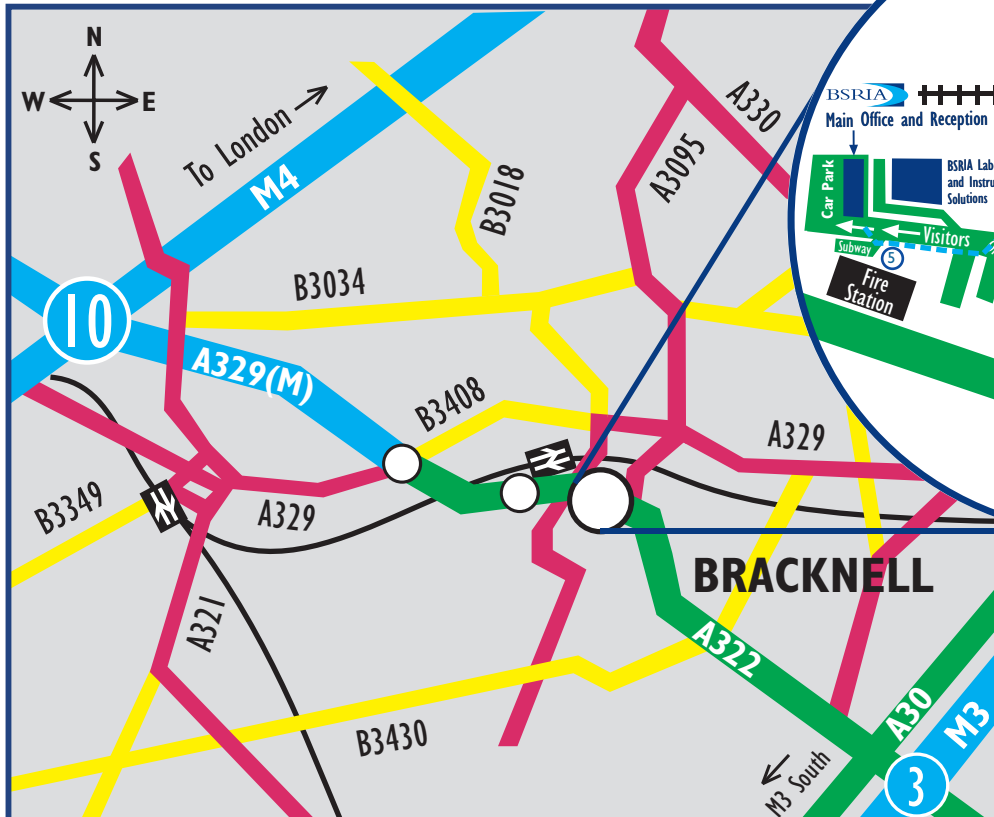

FROM M4

1. Leave the M4 at junction 10 and head east on the A329M to Bracknell
2. Follow the A329M until it becomes A329
3. At the first roundabout go straight across towards Bracknell & Ascot
4. Waitrose Warehouse will be on right
5. At the next roundabout (Twin Bridges) go straight over (second exit)
6. Pass the Beafeater on the right hand side
7. Pass the Bracknell Fire Station on the left
8. Turn left into Old Bracknell Lane West (slip road)
9. BSRIA's 2 offices are located at the end of the road. All visitors should proceed to the last building in the road at the bottom of the hill - go straight through the red brick gateposts to the car park for the Red Building and report to reception.

By Rail: BSRIA is a 10 minute walk from Bracknell Train Station. Southwest Trains serve Bracknell with trains every 30 minutes from Reading (20 minute journey) and London Waterloo (1 hour journey). For information on train times from any station in Britain visit www.nationalrail.co.uk