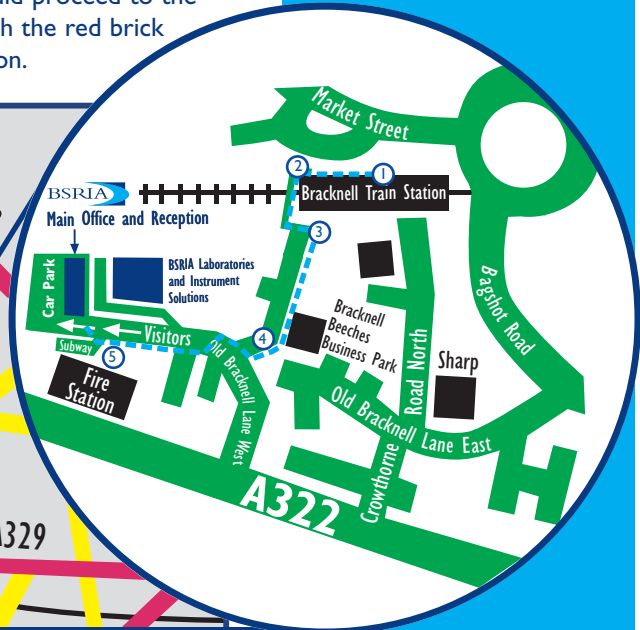

FROM M4

1. Leave the M4 at junction 10 and head east on the A329M to Bracknell
2. Follow the A329M until it becomes A329
3. At the first roundabout go straight across towards Bracknell & Ascot
4. Waitrose Warehouse will be on right
5. At the next roundabout (Twin Bridges) go straight over (second exit)
6. Pass the Beafeater on the right hand side
7. Pass the Bracknell Fire Station on the left
8. Turn left into Old Bracknell Lane West (slip road)
9. BSRIA's 2 offices are located at the end of the road. All visitors should proceed to the last building in the road at the bottom of the hill - go straight through the red brick gateposts to the car park for the Red Building and report to reception.

FROM M3

1. Leave M3 at junction 3
2. Follow signs for A322 (Bracknell / Ascot Races / Legoland)
3. Follow dual carriageway straight over the first set of traffic lights
4. Follow signs for A322 Bracknell
5. Continue along dual carriageway under bridge
6. Keep to the left hand side of the road (the right hand lane forks going to Ascot/Legoland)
7. Stay on the dual carriageway
8. Go straight across at the traffic lights
9. Continue on A322
10. Go straight across at the traffic lights (Hilton Hotel and Sainsburys on the left)
11. At the next roundabout go straight over (2nd exit)
12. Pass Bracknell Sports & Leisure Centre on the left
13. Next roundabout take 2nd exit still on A322 (heading towards M4)
14. In approx 400 yards (traffic island on right) turn right into Old Bracknell Lane West
15. BSRIA's 2 offices are located at the end of the road. All visitors should proceed to the last building in the road at the bottom of the hill - go straight through the red brick gateposts to the car park for the Red Building and report to reception.